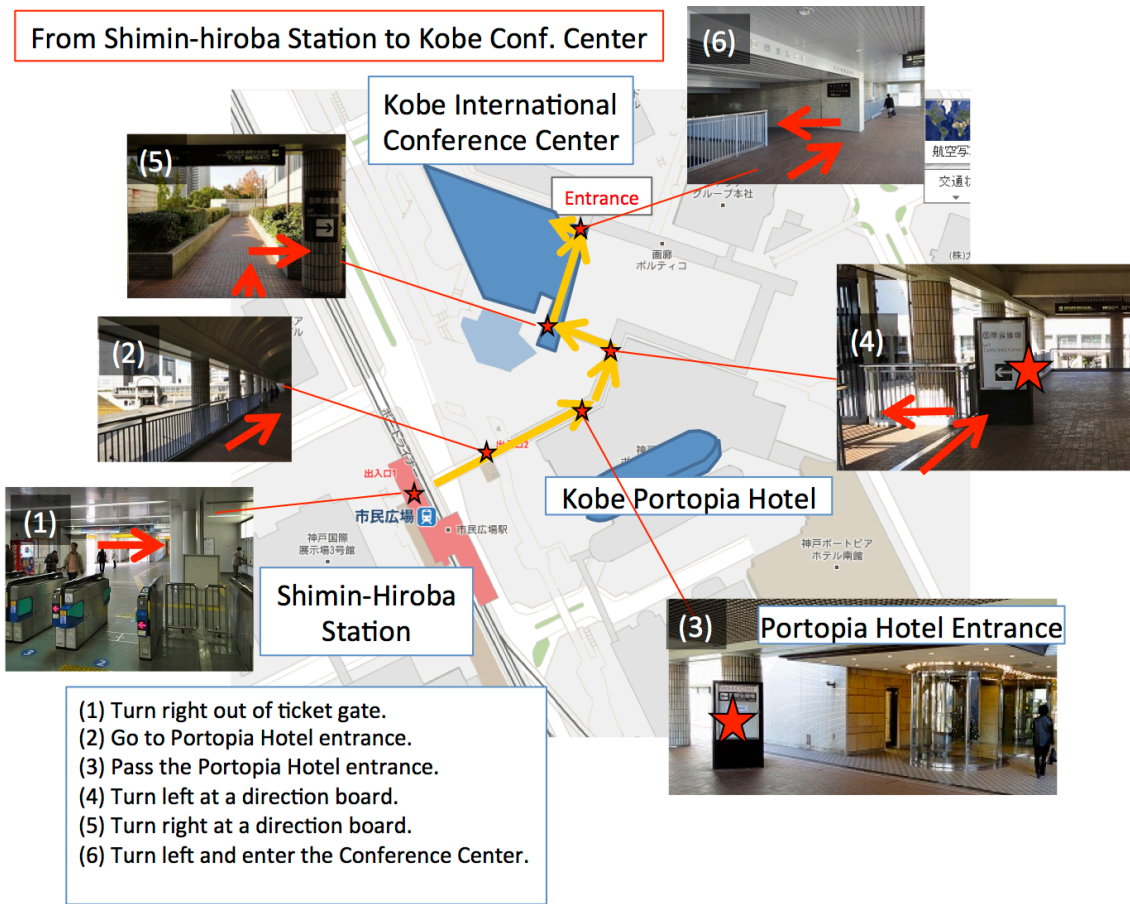

From Shimin-hiroba Station to Kobe Conf. Center

2F